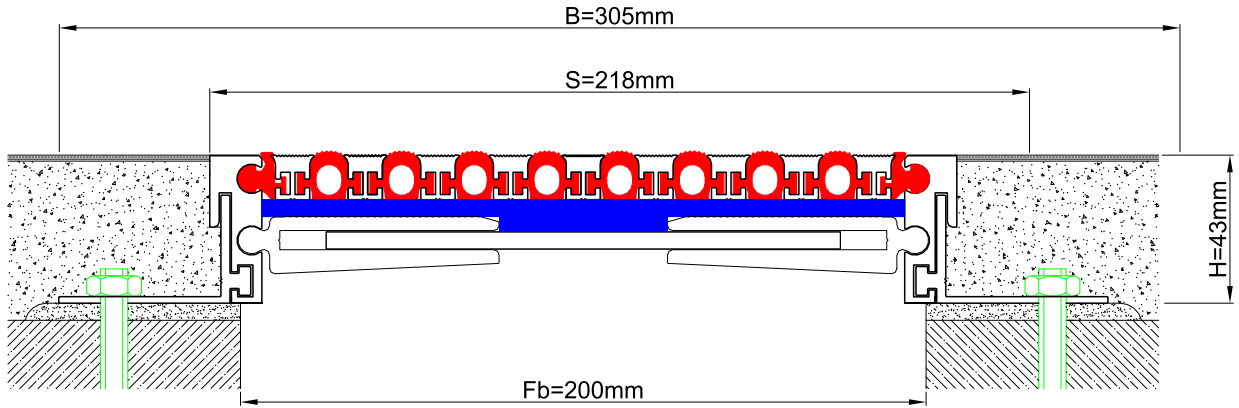

AS A226 flush mounted profiles can easily be applied to all types of floors and load bearing capacities are designed for heavy vehicles, cars or pedestrians depending on the gap inquired. Adjustable interlocking profile and gasket configuration makes it available for very large openings and enables to meet displacements in 3 directions. If inquired, AS A226 can be applied with wall type AS A126 and this dual application brings in a decorative aspect. Profiles are delivered factory-assembled.

FLOOR

* Visuals are representative and the profile configuration may differ depending on the characteristics requested.

GASKET COLORS: BLACK (highlighted), GREY, BEIGE, Custom Colors available.

LOCATION	MODEL	GAP (Fb) mm	HEIGHT (H) MM	OVERALL WIDTH (B) mm	VISIBLE WIDTH (S) mm	MOVEMENT (W) mm	LOAD CAPACITY	STANDARD LENGTH (mt)
Floor to Floor	AS A226-035	35	43 / 58 / 68 / 88	135	48	± 2	70 kN 300 kN	3
	AS A226-050	50	43 / 58 / 68 / 88	158	70	± 4	35 kN 120 kN	3
	AS A226-080	80	43 / 58 / 68 / 88	180	92	± 6	25 kN 60 kN	3
	AS A226-100	100	43 / 58 / 68 / 88	200	112	± 8		3
	AS A226-120	120	43 / 58 / 68 / 88	220	133	± 10		3
	AS A226-140	140	43 / 58 / 68 / 88	240	153	± 12		3
	AS A226-160	160	43 / 58 / 68 / 88	268	180	± 14		3
	AS A226-180	180	43 / 58 / 68 / 88	280	193	± 16		3
	AS A226-200	200	43 / 58 / 68 / 88	305	218	± 18		3

Note: Please ask for different sizes

 AS A226 200
 H43D

 AS A226 200
 H43KD

Profil No Profile Number	AS A226 200	AS A226 200K
Fb (mm)	200	200
H (mm) yaklaşık approx.	43	43
W± (mm) yaklaşık approx.	±18	±18
Renk Color	Alüminyum: Natürel, Fitiller: Siyah, gri, diğer Aluminum: Natural, Inserts: Black, grey, others	
Malzeme Material	Alüminyum, TPE Termoplastik Elastomer Aluminum, TPE Thermoplastic Elastomer	
Standart Uzunluk Standard Length	3	
Yükleme Kapasitesi Load-Bearing Capacity	