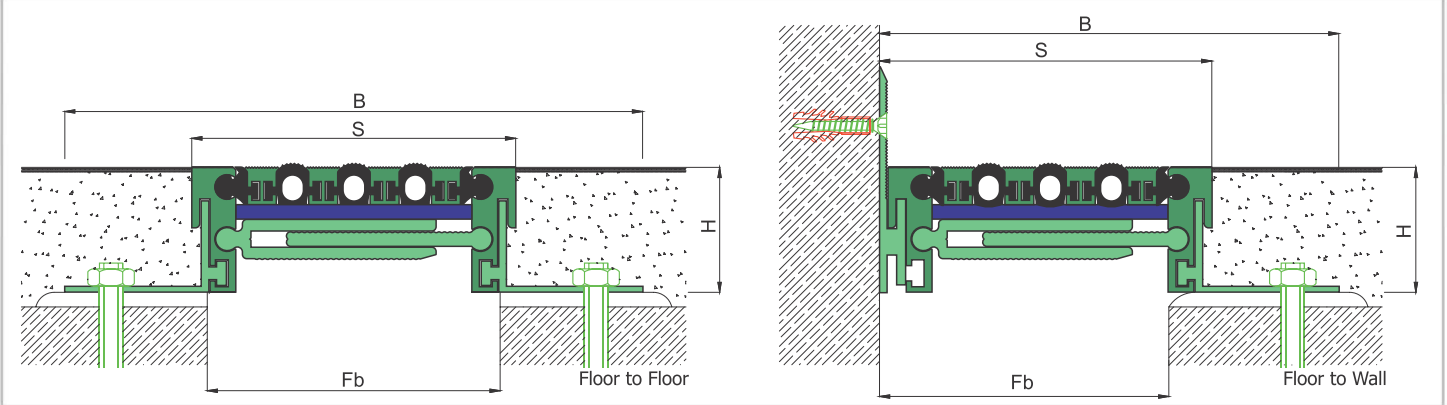

AS A226 flush mounted profiles can easily be applied to all types of floors and load bearing capacities are designed for heavy vehicles, cars or pedestrians depending on the gap inquired. Adjustable interlocking profile and gasket configuration makes it available for very large openings and enables to meet displacements in 3 directions. If inquired, AS A226 can be applied with wall type AS A126 and this dual application brings in a decorative aspect. Profiles are delivered factory-assembled.

FLOOR

* Visuals are representative and the profile configuration may differ depending on the characteristics requested.

GASKET COLORS: BLACK (highlighted), GREY, BEIGE, Custom Colors available.

LOCATION	MODEL	GAP (Fb) mm	HEIGHT (H) MM	OVERALL WIDTH (B) mm	VISIBLE WIDTH (S) mm	MOVEMENT (W) mm	LOAD CAPACITY	STANDARD LENGTH (mt)
Floor to Floor	AS A226-035	35	43 / 58 / 68 / 88	135	48	± 2	70 kN 300 kN	3
	AS A226-050	50	43 / 58 / 68 / 88	158	70	± 4	35 kN 120 kN	3
	AS A226-080	80	43 / 58 / 68 / 88	180	92	± 6	25 kN 60 kN	3
	AS A226-100	100	43 / 58 / 68 / 88	200	112	± 8		3
	AS A226-120	120	43 / 58 / 68 / 88	220	133	± 10		3
	AS A226-140	140	43 / 58 / 68 / 88	240	153	± 12		3
	AS A226-160	160	43 / 58 / 68 / 88	268	180	± 14		3
	AS A226-180	180	43 / 58 / 68 / 88	280	193	± 16		3
	AS A226-200	200	43 / 58 / 68 / 88	305	218	± 18		3

Note: Please ask for different sizes

 AS A226 200
 H43D

 AS A226 200
 H43KD

Profil No Profile Number	AS A226 200	AS A226 200K
Fb (mm)	200	200
H (mm) yaklaşık approx.	43	43
W± (mm) yaklaşık approx.	±18	±18
Renk Color	Alüminyum: Natürel, Fitiller: Siyah, gri, diğer Aluminum: Natural, Inserts: Black, grey, others	
Malzeme Material	Alüminyum, TPE Termoplastik Elastomer Aluminum, TPE Thermoplastic Elastomer	
Standart Uzunluk Standard Length	3	
Yükleme Kapasitesi Load-Bearing Capacity	