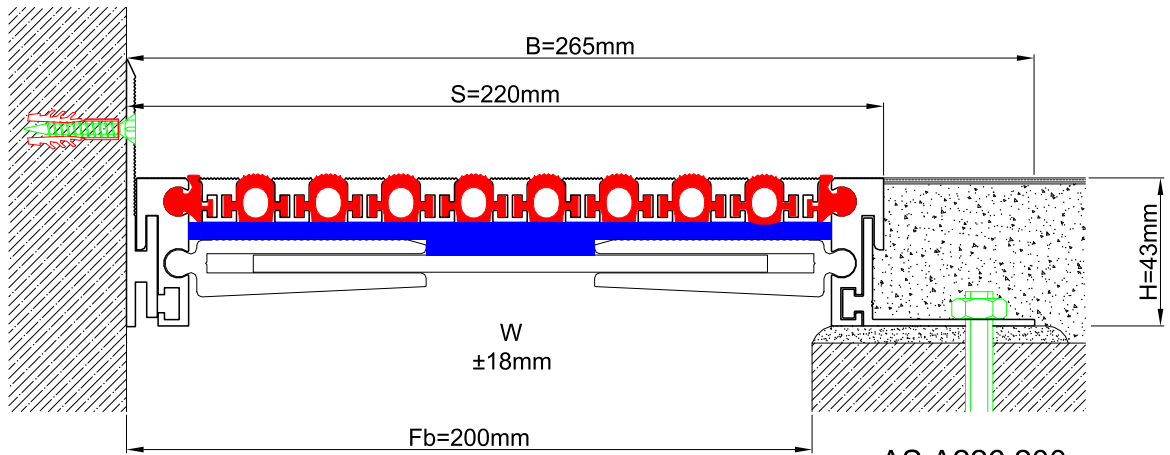

AS A226 flush mounted profiles can easily be applied to all types of floors and load bearing capacities are designed for heavy vehicles, cars or pedestrians depending on the gap inquired. Adjustable interlocking profile and gasket configuration makes it available for very large openings and enables to meet displacements in 3 directions. If inquired, AS A226 can be applied with wall type AS A126 and this dual application brings in a decorative aspect. Profiles are delivered factory-assembled.

FLOOR

* Visuals are representative and the profile configuration may differ depending on the characteristics requested.

GASKET COLORS: BLACK (highlighted), GREY, BEIGE, Custom Colors available.

LOCATION	MODEL	GAP (Fb) mm	HEIGHT (H) MM	OVERALL WIDTH (B) mm	VISIBLE WIDTH (S) mm	MOVEMENT (W) mm	LOAD CAPACITY	STANDARD LENGTH (mt)
Floor to Floor	AS A226-035	35	43 / 58 / 68 / 88	135	48	± 2	70 kN 300 kN	3
	AS A226-050	50	43 / 58 / 68 / 88	158	70	± 4	35 kN 120 kN	3
	AS A226-080	80	43 / 58 / 68 / 88	180	92	± 6	25 kN 60 kN	3
	AS A226-100	100	43 / 58 / 68 / 88	200	112	± 8		3
	AS A226-120	120	43 / 58 / 68 / 88	220	133	± 10		3
	AS A226-140	140	43 / 58 / 68 / 88	240	153	± 12		3
	AS A226-160	160	43 / 58 / 68 / 88	268	180	± 14		3
	AS A226-180	180	43 / 58 / 68 / 88	280	193	± 16		3
	AS A226-200	200	43 / 58 / 68 / 88	305	218	± 18		3

Note: Please ask for different sizes

 AS A226 200
 H43D

 AS A226 200
 H43KD

Profil No Profile Number	AS A226 200	AS A226 200K
Fb (mm)	200	200
H (mm) yaklaşık approx.	43	43
W± (mm) yaklaşık approx.	±18	±18
Renk Color	Alüminyum: Natürel, Fitiller: Siyah, gri, diğer Aluminum: Natural, Inserts: Black, grey, others	
Malzeme Material	Alüminyum, TPE Termoplastik Elastomer Aluminum, TPE Thermoplastic Elastomer	
Standart Uzunluk Standard Length	3	
Yükleme Kapasitesi Load-Bearing Capacity	